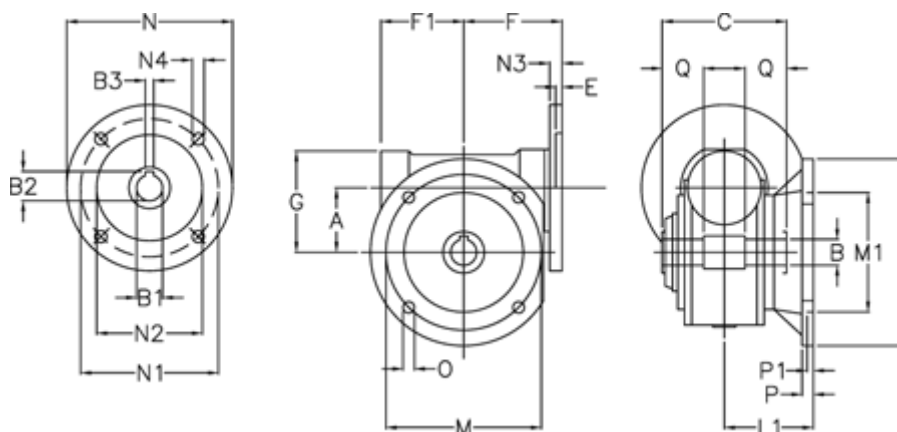

Article number: 390218500754510

Description: Worm gear
VF 185-FC2-7-112B5, without lubrication

Measures

A	= 185.4	F1	= 205	N2	= 180
B	= 60 H7	G	= 267	N3	= 16
B1	E7 = 28	L	= 400	N4	= 13
B2	= 31.3	L1	= 155.5	O	= 22
B3	H9 = 8	M	= 350	P	= 22
C	= 190	M1	= 280	P1	= 13
E	= 4	N	= 250	Q	= 65
F	= 217	N1	= 215		